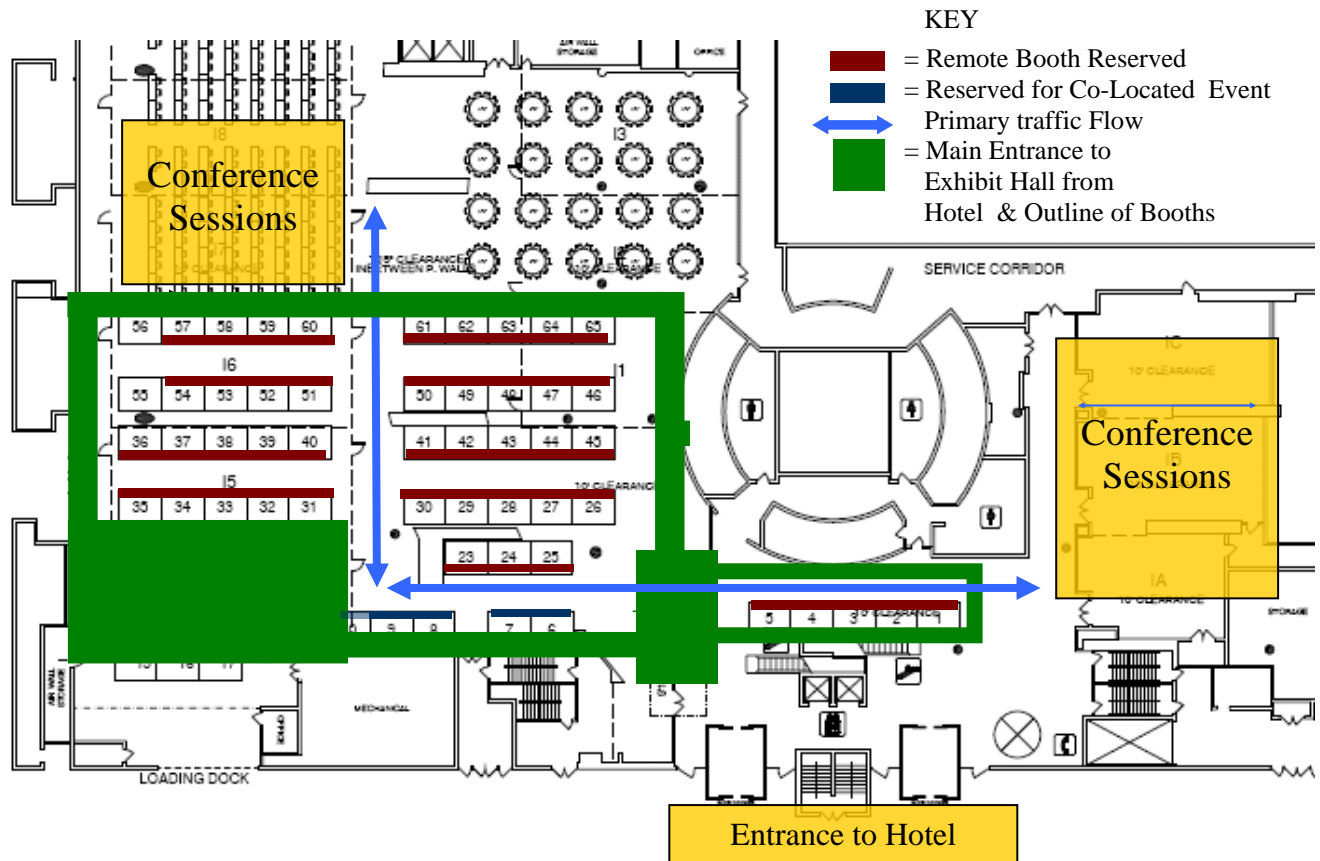

REMOTE 2008 Conference & Expo Map!

1	CSE Semaphore	32	Campbell Scientific	50	Multitech
2	Microtel	33	Dehn	51	Freewave
3	Subnet Solutions	34	Hirschmann-USA	52	Yokogawa
4	Solarcraft (10x20)	35	Meriam	53	Skymira / EMS SATCON
5	Solarcraft (10x20)	36	Advanced Control Systems	54	AvaLAN Wireless
6	Alston & Bird (Platinum)	37	Calamp	57	Alset
7	Alston & Bird (Platinum)	38		58	Telkonet
8	PureSpectrum	39	Alber	59	Janus / Conwin
9	Tioga Energy	40	Iconics	60	Future Fibre Technologies
23	4rf	41	MOXA (+Bag Sponsor)	61	WAGO
24	KORE Telematics	42	OSI (+ Networking Breaks Sponsor)	62	On Ramp Wireless
25	Satel (Silver Sponsor + Breakfast Sponsor)	43	Quest Controls	63	Statmon Technologies
26	Geist	44	Advantech Automation Systems	64	ICx Vision Systems
27	Coronis	45	JBM Electronics	65	Satec
28	SFC - Smart Fuel Cell	46	AutoSol		
29	Carmanah	47	AMERESCO Solar		
30	Control Microsystems (+ CD Proceedings Sponsor)	48	Waterfall Security Solutions		
31	Trihedral	49	Automated Building Controls		